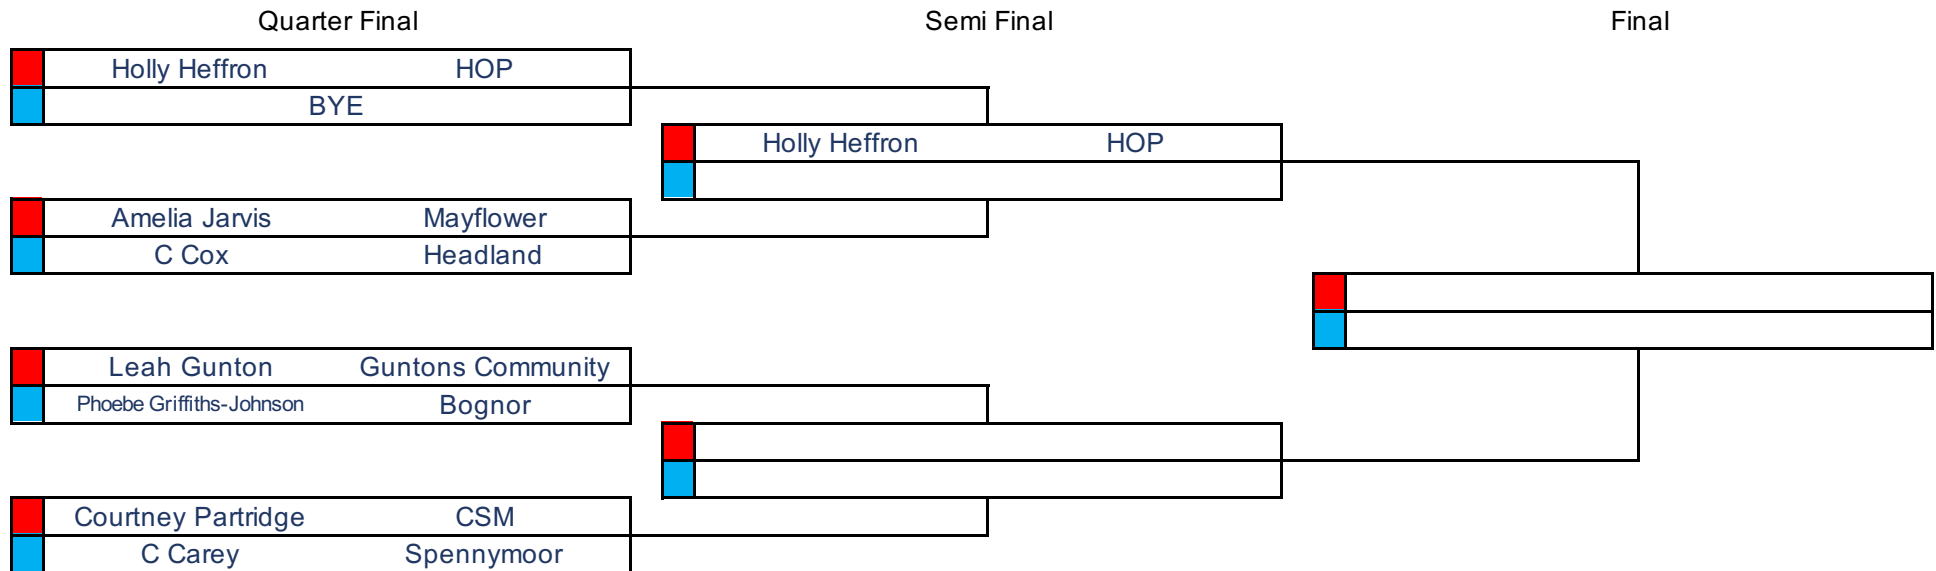

England Boxing National Youth Championships 2020
Female Youths
Draw Sheet (2 of 6)

All bouts will be contested over 3 x 3 minute rounds

Over 48 kgs Not exceeding 51 kgs

EBYC-DS1.0

English Institute of Sport, Coleridge Road, Sheffield S9 5DA

Tel: 0114 223 5654 Fax: 0114 223 5657 Web: www.englishboxing.org/aba